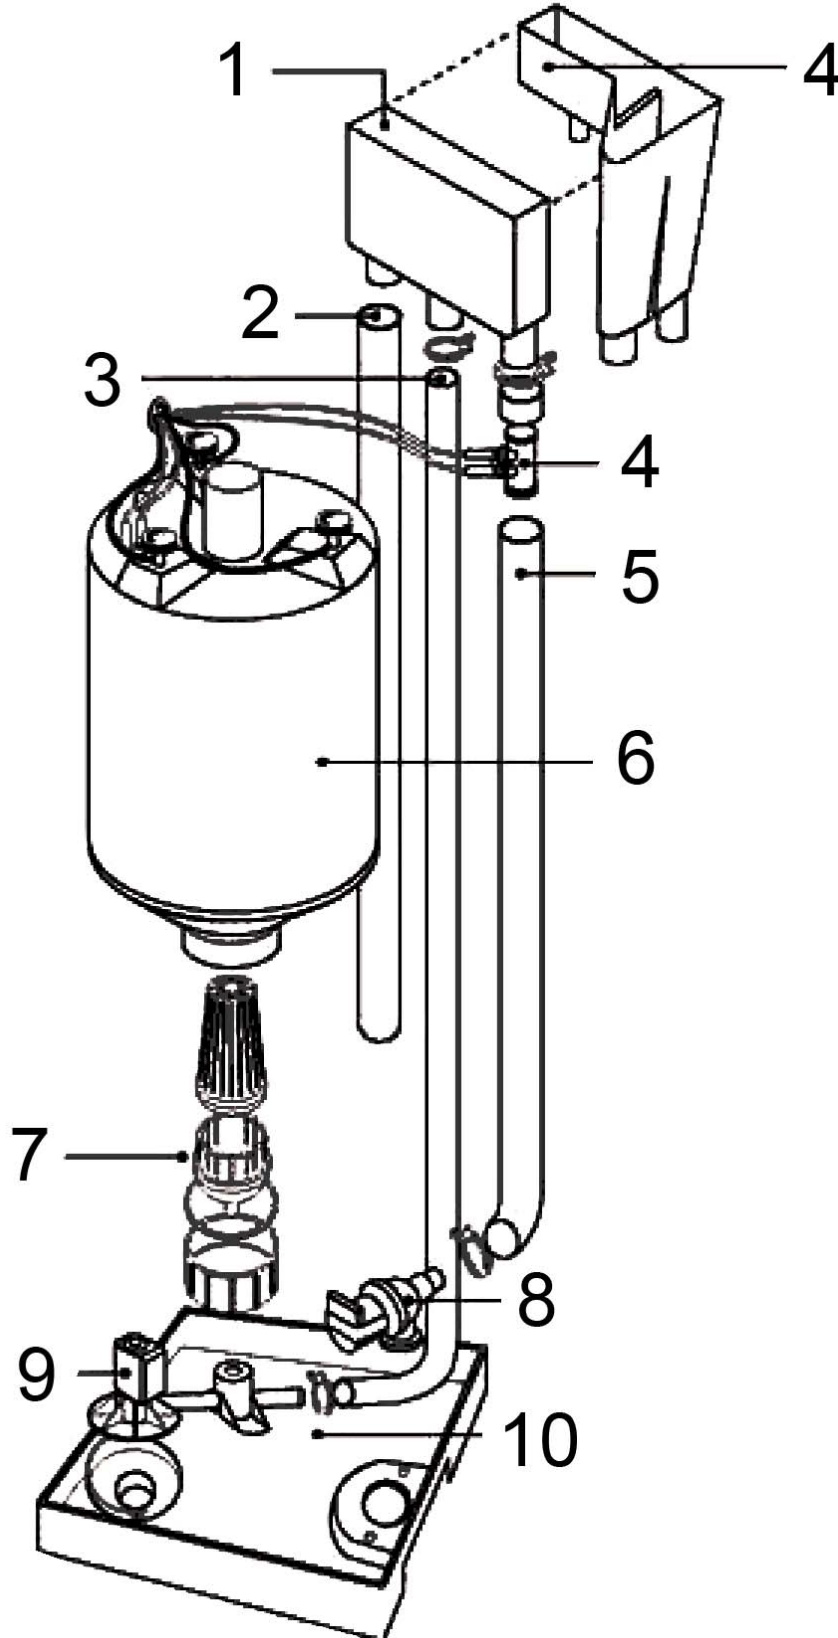

Carel SD

cylinder and fill/drain assembly

Carel SD

cylinder and fill/drain assembly

No	Model	Item No	Description	£/each ex VAT
1 & 4	SD 101, 102, 103, 303, 305 with Serial. # <20000	13C119A003	Fill Cup	POA
	SD 101, 102, 103, 303, 303, 305 with Serial. #>20000	13C119A003		POA
	SD 106, 308, 313 with Serial. #>20000	KITVCCN000		POA
2	All	1312345AXX	Preformed Pipe (Medium)	POA
	All	1212346AXX		POA
3	All	1312347AXX	Preformed Pipe (Small)	POA
5	All	N/A	Fill Pipe	POA
6	SD/OEM-101,102,103	F200MA000C	Cleanable Cylinder	POA
	SD/OEM-303,305	F400TA000C		POA
	SD/OEM-308,313	E401TA000C		POA
	F201MA000C	KITF200MAC	Replacement Electrodes	POA
	F401TA000C	KITF400TAC		POA
	E401TA000C	KITE400TAC	POA	
7	All	9995639ACA	Boiler filter w/nut, washer & adapter	POA
8	SD101,102,103,303,305 with Serial. #<20000	9995642ACA	Fill Valve Kit	POA
	SD106,308,313 with Serial. #<20000	KITVC00012		POA
	SD101,102,103,303,305 with Serial. #>20000	KITVC00012		POA
	SD106,308,313 with Serial. #>20000	KITVC00025		POA
9	SD101,102,103,303,305,308,313	9995643ACA	Drain Valve Kit	POA
10	SD101,102,103,303,305,308,313	1413107AXX	Bottom Drain Pan	POA