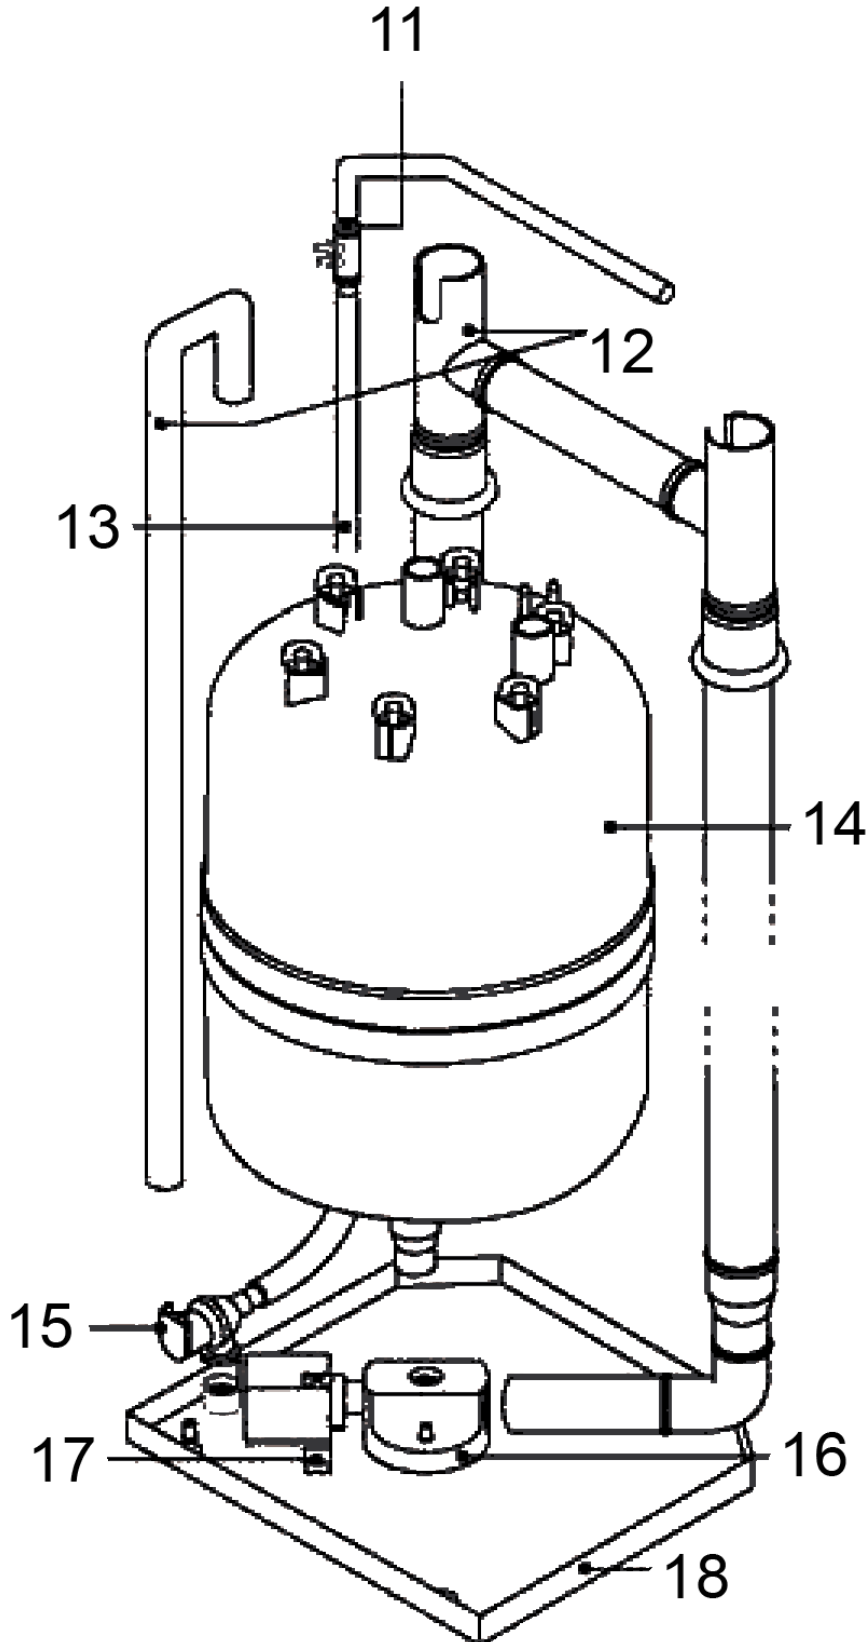

Carel SD

cylinder and fill/drain assembly

Carel SD

cylinder and fill/drain assembly

No	Model	Item No	Description	£/each ex VAT
11	SD323,333,342,360,384,3B3	KITCN00000	Conductimeter	POA
12	SD323,333,342	KITTS50001	Kit Drain Hose	POA
	SD360,384	KITTS60001		POA
	SD390,3B3	KITTS70001		POA
13	SD323,333,342,360(2),384(2),3B3(3)	KITTC00000	Preformed Pipe	POA
14	SD-323,333,342,360(2),384(2),3B3(3)	K400TA0000	Replacement Steam Cylinder – 3 Phase	POA
	SD-323,333,342,360(2),384(2),3B3(3)	H400TA0000	Replacement Steam Cylinder – 3 Phase	POA
	H400TA	KITH400TA0	Replacement electrodes for H400TA	POA
15	SD323.333.342.360(2),384(2),3B3(3) with Serial. #<18000	KITVC00025	Fill Valve Kit	POA
	SD323.333.342.360(2),384(2),3B3(3) with Serial. #>18000	KITVC00100		POA
16	SD323.333.342.360(2),384(2),3B3(3)	KITCL00000	Bottom manifold	POA
17	SD323.333.342.360(2),384(2),3B3(3)	KITPS00000	Drain Pump	POA
18	SD323.333.342.360(2),384(2),3B3(3)	KITVF00000	Bottom Drain Pan	POA
Standard 2-3 Day Delivery For Orders Below £800.00				30.00
Standard 2-3 Day Delivery For Orders Above £800.00				3% of order value

* - Consumable items recommended to be kept on site

All prices are valid until 31/3/09